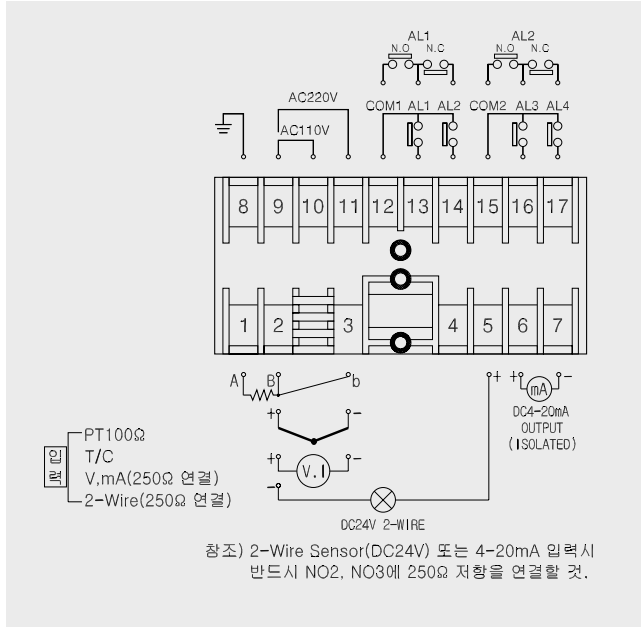

INDICATOR PRI-3000 SERIES

CONNECTION EXAMPLE

Program Setting

PROGRAM CHART

DIMENSIONS (UNIT : mm)