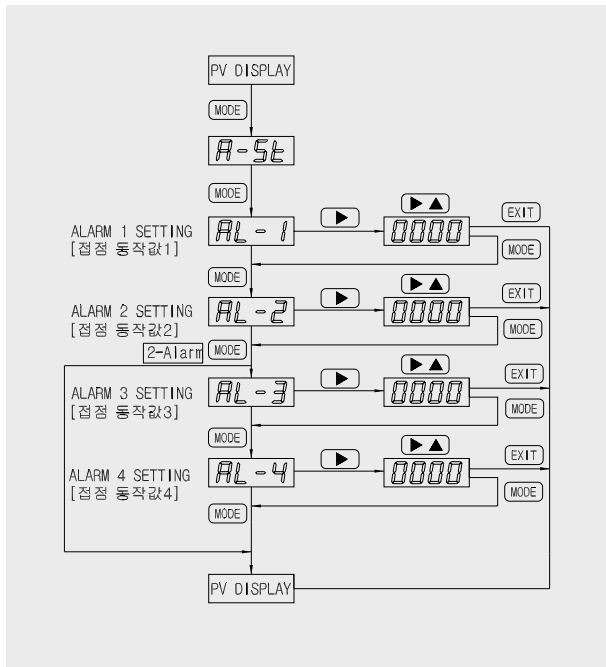

INDICATOR PRI-3000 SERIES

CONNECTION EXAMPLE

Program Setting

PROGRAM CHART

DIMENSIONS (UNIT : mm)