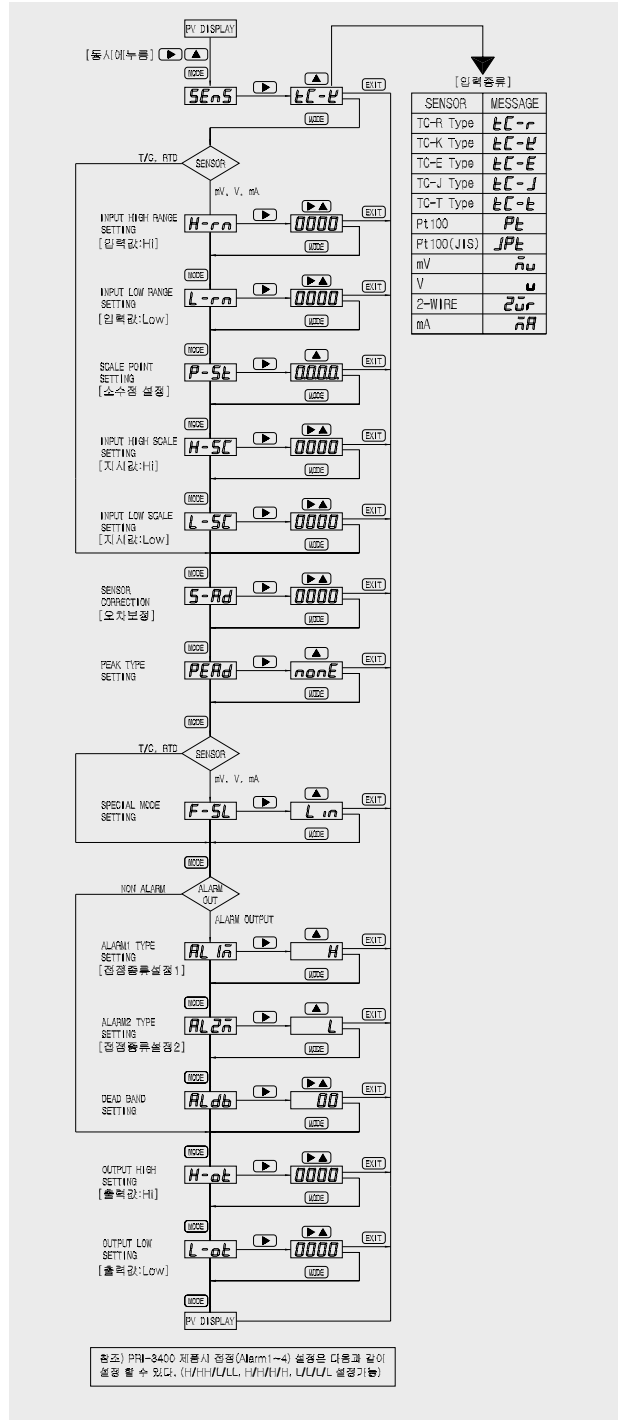

INDICATOR PRI-3000 SERIES

CONNECTION EXAMPLE

Program Setting

PROGRAM CHART

DIMENSIONS (UNIT : mm)